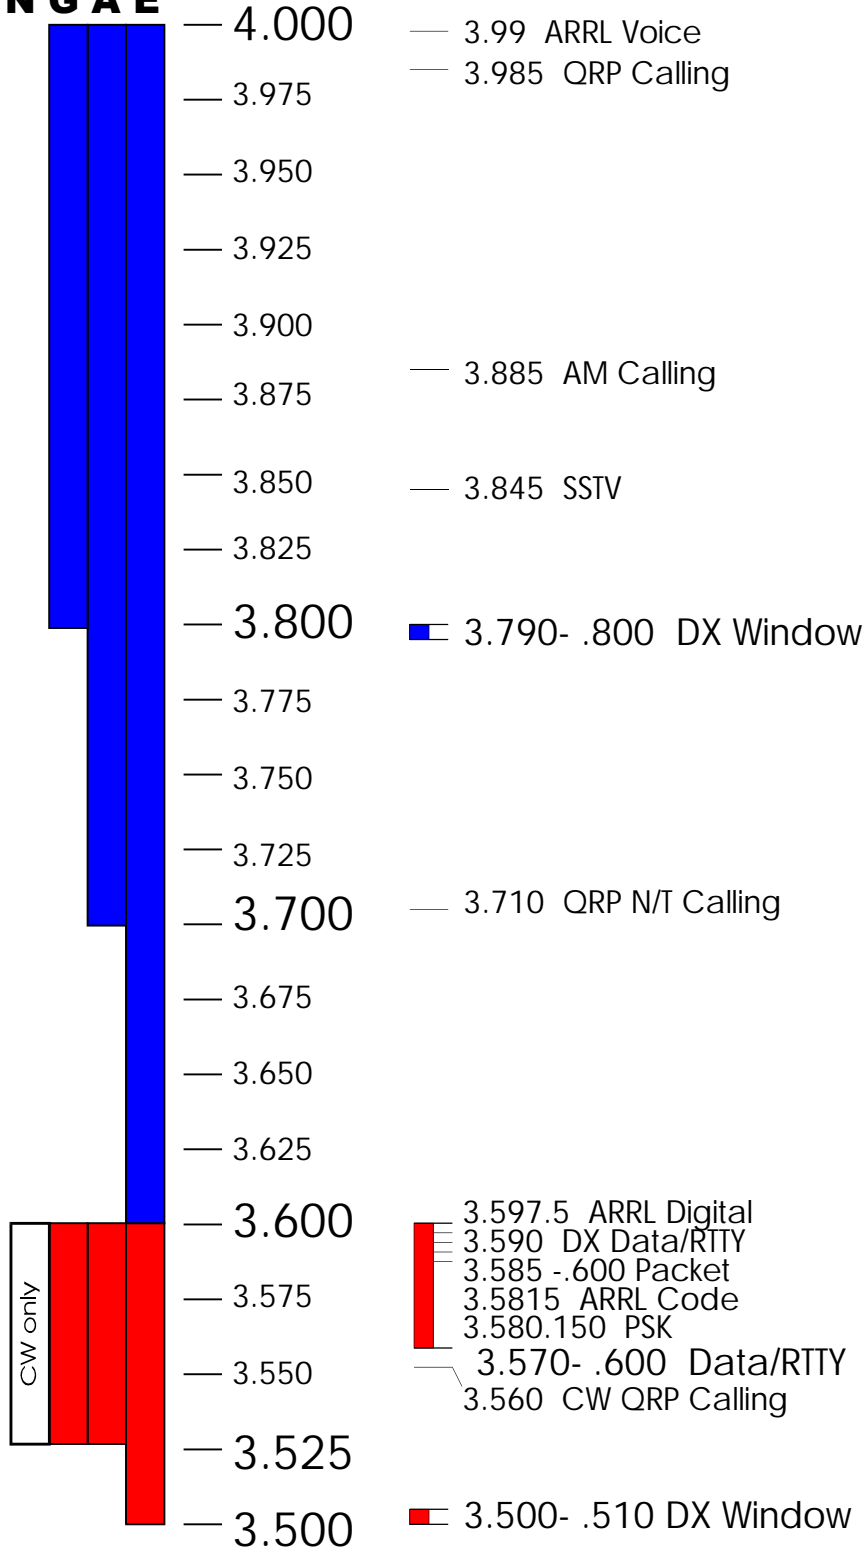

Amateur Radio 80 Meters U.S. Band Layout

Band Limits

Band Plan

Personal Additions

N G A E

- CW, Phone, Image
- CW, RTTY/Data
- CW

Amateur Radio 60 Meters U.S. Band Layout

Phone USB only
 5 Shared Channels only,
 tune 1.5kHz lower than center frequency

Amateur Radio

20 Meters

U.S. Band Layout

Band Limits

Band Plan

Personal Additions

G A E

- 14.29 ARRL Voice
- 14.286 AM Calling
- 14.285 QRP Calling

— 14.230 SSTV

— 14.195 DX Calling

- 14.1005- .112 Packet
- 14.100 Beacons
- 14.095- .0995 Packet
- 14.095 ARRL RTTY
- 14.070- .150 PSK
- 14.070- .095 RTTY

- 14.060 QRP Calling
- 14.0475 ARRL Code

— 14.025 CW DX Calling