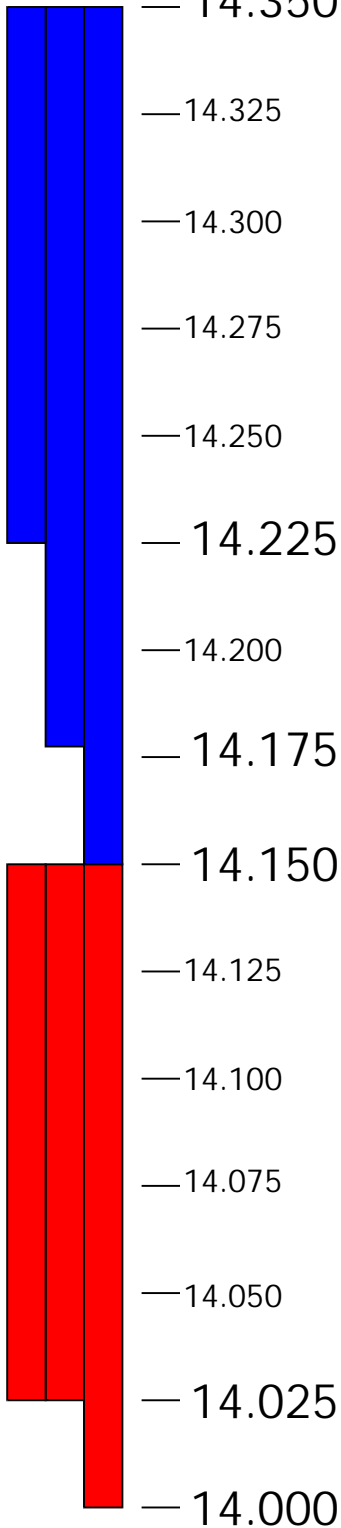

Amateur Radio 80 Meters U.S. Band Layout

Band Limits

Band Plan

Personal Additions

N G A E

- CW, Phone, Image
- CW, RTTY/Data
- CW

Amateur Radio 60 Meters U.S. Band Layout

Phone USB only
 5 Shared Channels only,
 tune 1.5kHz lower than center frequency

Amateur Radio

20 Meters

U.S. Band Layout

Band Limits

Band Plan

Personal Additions

G A E

- 14.29 ARRL Voice
- 14.286 AM Calling
- 14.285 QRP Calling

— 14.230 SSTV

— 14.195 DX Calling

- 14.1005- .112 Packet
- 14.100 Beacons
- 14.095- .0995 Packet
- 14.095 ARRL RTTY
- 14.070- .150 PSK
- 14.070- .095 RTTY

- 14.060 QRP Calling
- 14.0475 ARRL Code

— 14.025 CW DX Calling

- CW, Phone, Image
- CW, RTTY/Data