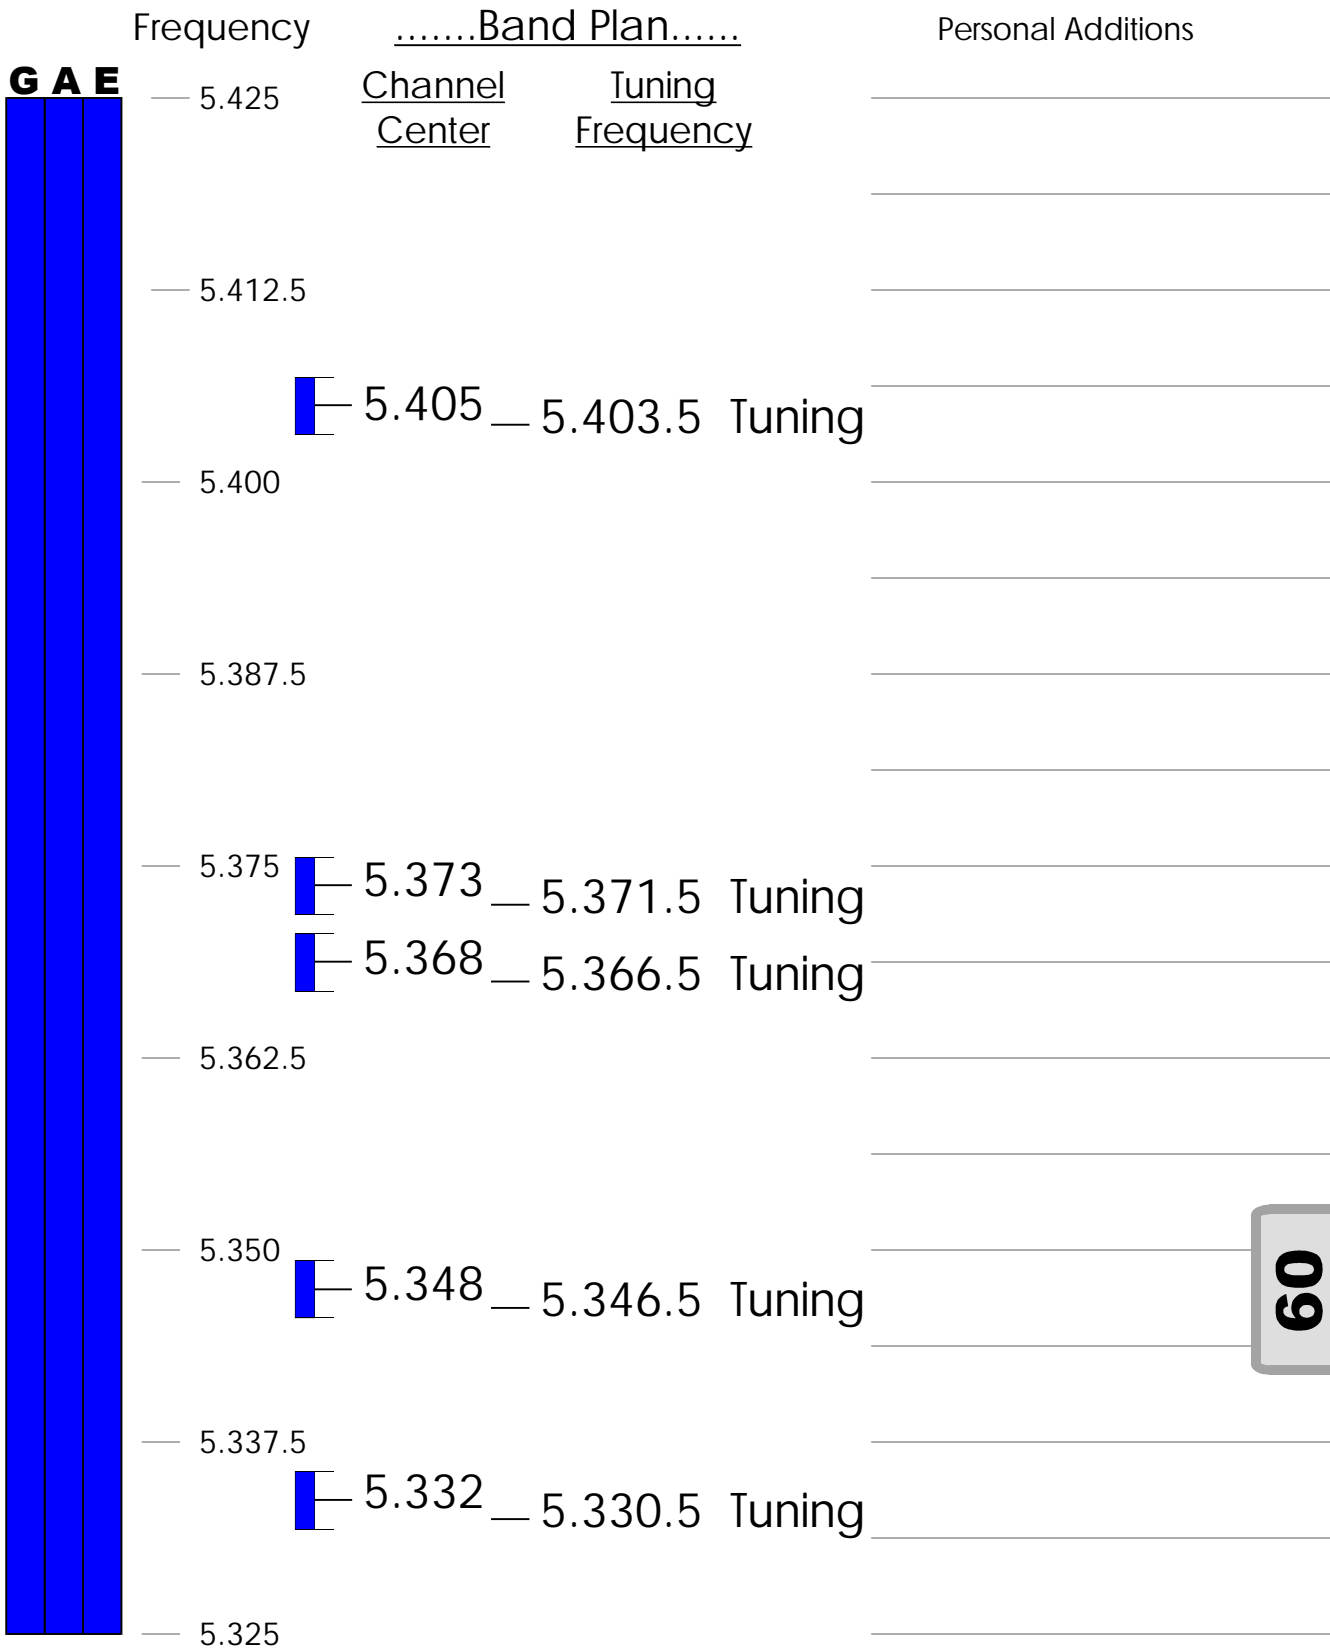

Amateur Radio 80 Meters U.S. Band Layout

Band Limits

Band Plan

Personal Additions

N G A E

- CW, Phone, Image
- CW, RTTY/Data
- CW

Amateur Radio 60 Meters U.S. Band Layout

Phone USB only
 5 Shared Channels only,
 tune 1.5kHz lower than center frequency

Amateur Radio

20 Meters

U.S. Band Layout

Band Limits

Band Plan

Personal Additions

G A E

- 14.29 ARRL Voice
- 14.286 AM Calling
- 14.285 QRP Calling

— 14.230 SSTV

— 14.195 DX Calling

- 14.1005- .112 Packet
- 14.100 Beacons
- 14.095- .0995 Packet
- 14.095 ARRL RTTY
- 14.070- .150 PSK
- 14.070- .095 RTTY

- 14.060 QRP Calling
- 14.0475 ARRL Code

— 14.025 CW DX Calling